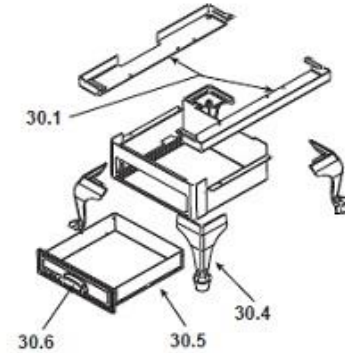

#30 Legs Assembly

ITEM	DESCRIPTION	COMMENTS	PART NUMBER
28.1	Burn Rate Control Assembly		SRV7038-025
28.2	Spring Handle, 1/4"	Qty: 2 Gold	832-0630
		Qty: 1 Nickel	250-8340
28.3	Knob		7000-343
28.4	Air Control Rod Guide		7033-210
28.5	Latch, Magnet		229-0631
28.6	Control Arm Assembly Rear		SRV7038-004
28.7	Timer Door Control Arm Assembly		SRV7038-019
	Door Gasket		7033-282
28.8	Timer (Only) Replacement Assembly		SRV480-1940
28.9	Timer Arm Assembly		7033-034
29.1	Pedestal Kit		PED-5700
29.2	Ash Pan, Pedestal Model w/Door		SRV7038-010
29.3	Trim, Oak Strips	Qty: 2	SRV472-0520
	Component Pack, Pedestal, Step-Top (Includes Gasket For Ash Removal, Magnet & Fasteners)		7033-045
	Leg Kit & Ash Removal System (ARS)	Black	LEG-3143-BK
		No Longer Available	LEG-3143-GD
		Nickel	LEG-3143-NL
30.1	Leg Adapter Set (Bracket), Left & Right	Qty: 2	SRV7038-028
30.2	Ash Pan Door Handle		7033-274
	Ash Pan Leg Assembly		7033-008
30.3	Ash Pan Leg - ARS		7033-050
	Component Pack, Leg Step Top (Includes Gasket For Ash Removal, Magnet & Fasteners)		7033-048
30.4	Legs, Queen Anne	Qty: 4	831-1240
		Qty: 4	831-1250
		Qty: 4	LEGS-QANL