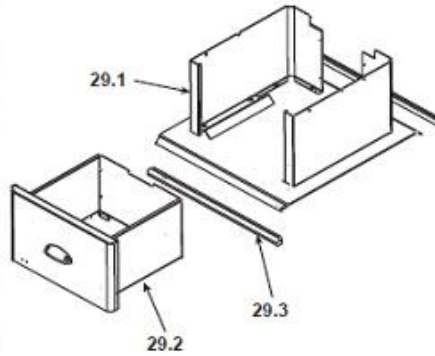

#29 Pedestal Assembly