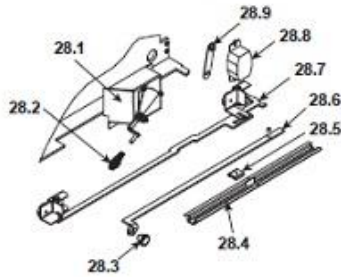

#28 Burn Rate Control Assembly